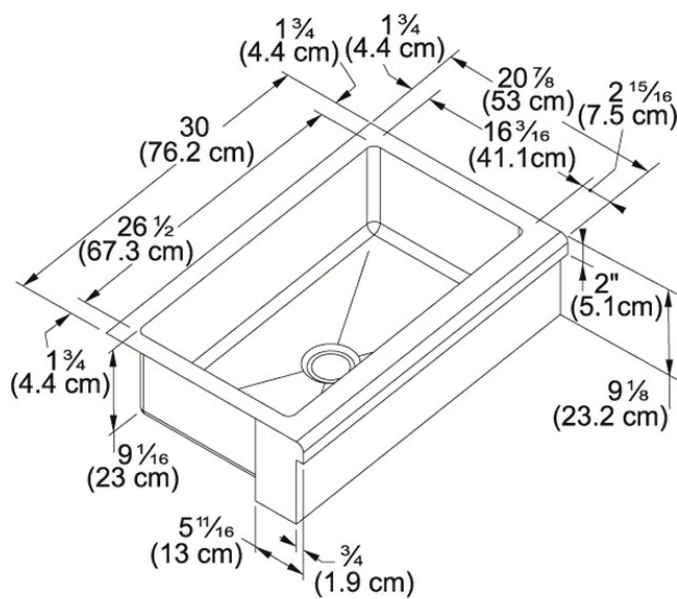

Product Picture

Technical Drawing

Product Dimensions

Length overall	30"
Width overall	20 7/8"
Length of large bowl	26 1/2"
Width of large bowl	16 3/16"
Depth of large bowl	9 1/16"
Minimum Cabinet Size	30"

General Information

Type of Material	16 Gauge Stainless Steel
Number of Bowls	1
Installation Clips	No
Cut-Out Template	No
Where to buy	Showroom

Article Numbers

FUN#	123.0155.235
US Part Number	MHX710-30